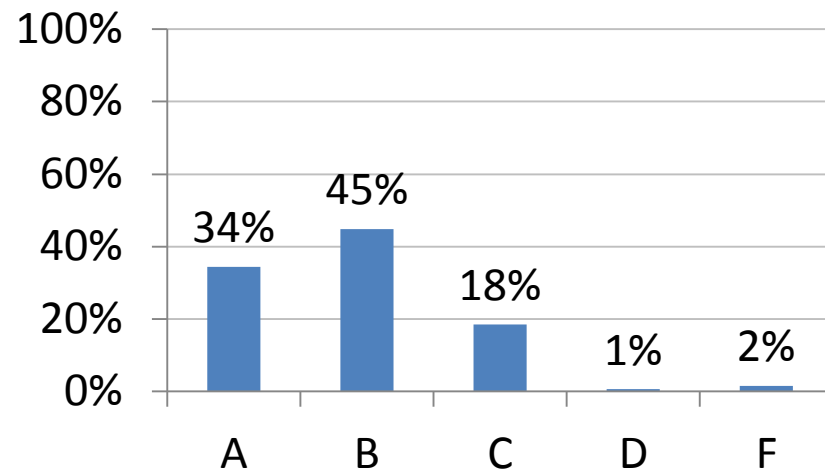

Includes up to 50 bonus points

Letter Grade	Score range	N	Percent

A	≥ 900	108	34%

B	750-899	141	45%

C	550-749	58	18%

D	450-549	2	1%

F	<450	5	2%