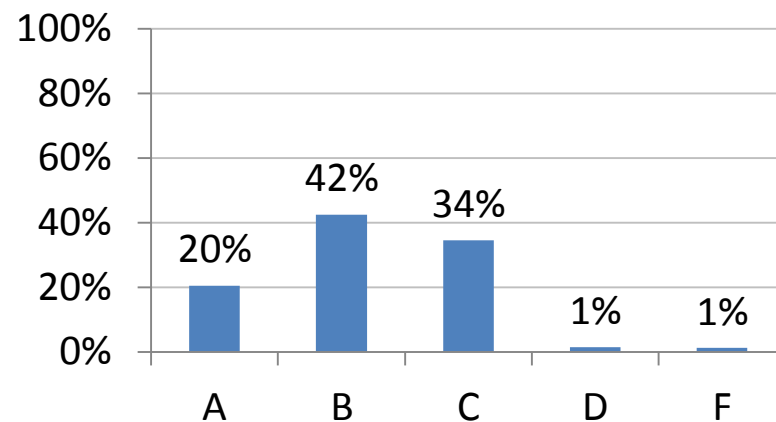

Includes up to 50 bonus points

Letter Grade	Score range	N	Percent
A	≥ 700	69	20%
B	600-699	143	42%
C	450-599	116	34%
D	400-449	5	1%
F	< 400	4	1%