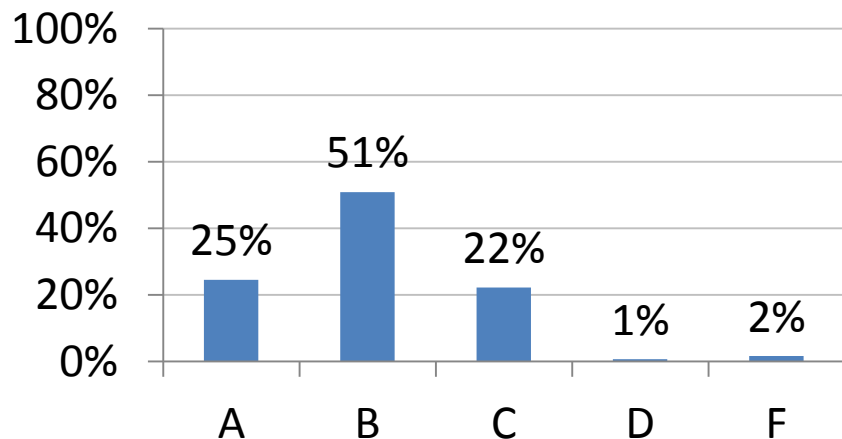

Option A: High Schools

No decision rules applied

Excludes bonus points

Letter Grade	Score range	N	Percent

A	≥ 900	77	25%

B	750-899	160	51%

C	550-749	70	22%

D	450-549	2	1%

F	<450	5	2%