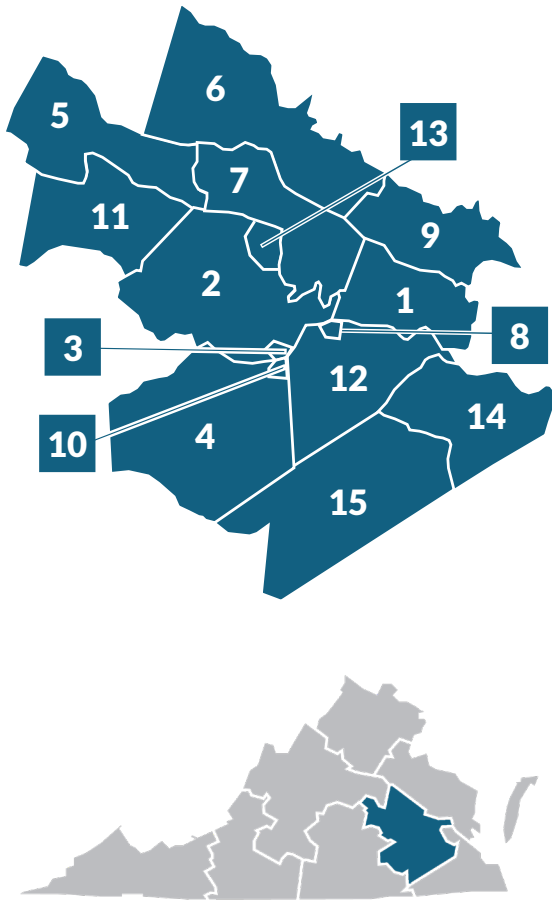

SUPERINTENDENT REGION 1 SNAPSHOT

Number of Schools Per Category

Map	Division	Distinguished	On Track	Off Track	Needs Intensive Support
	Region 1	48	89	69	43
1	Charles City County		1		1
2	Chesterfield County	15	22	13	14
3	Colonial Heights City		4	1	
4	Dinwiddie County	1	2	2	2
5	Goochland County	2	2	1	
6	Hanover County	7	14	1	
7	Henrico County	10	20	24	14
8	Hopewell City			2	3
9	New Kent County	3	2		
10	Petersburg City			2	4
11	Powhatan County	2	3		
12	Prince George County	1	6		
13	Richmond City	5	9	23	5
14	Surry County	1	2		
15	Sussex County	1	2		

Top 5 Readiness-Chronic Absenteeism

Division	School
Hanover County	Chickahominy Middle
Hanover County	Oak Knoll Middle
Hanover County	Liberty Middle
Henrico County	Pocahontas Middle
Henrico County	Short Pump Middle

Top 5 - Advanced Coursework

Division	School
Hanover County	Bell Creek Middle
Sussex County	Sussex Central Middle
Hanover County	Chickahominy Middle
Hanover County	Liberty Middle
Henrico County	Holman Middle

Top 5 English Learner Progress

Division	School
Hanover County	Bell Creek Middle
Henrico County	Pocahontas Middle
Hanover County	Chickahominy Middle
Prince George County	J.E.J. Moore Middle
Henrico County	Holman Middle