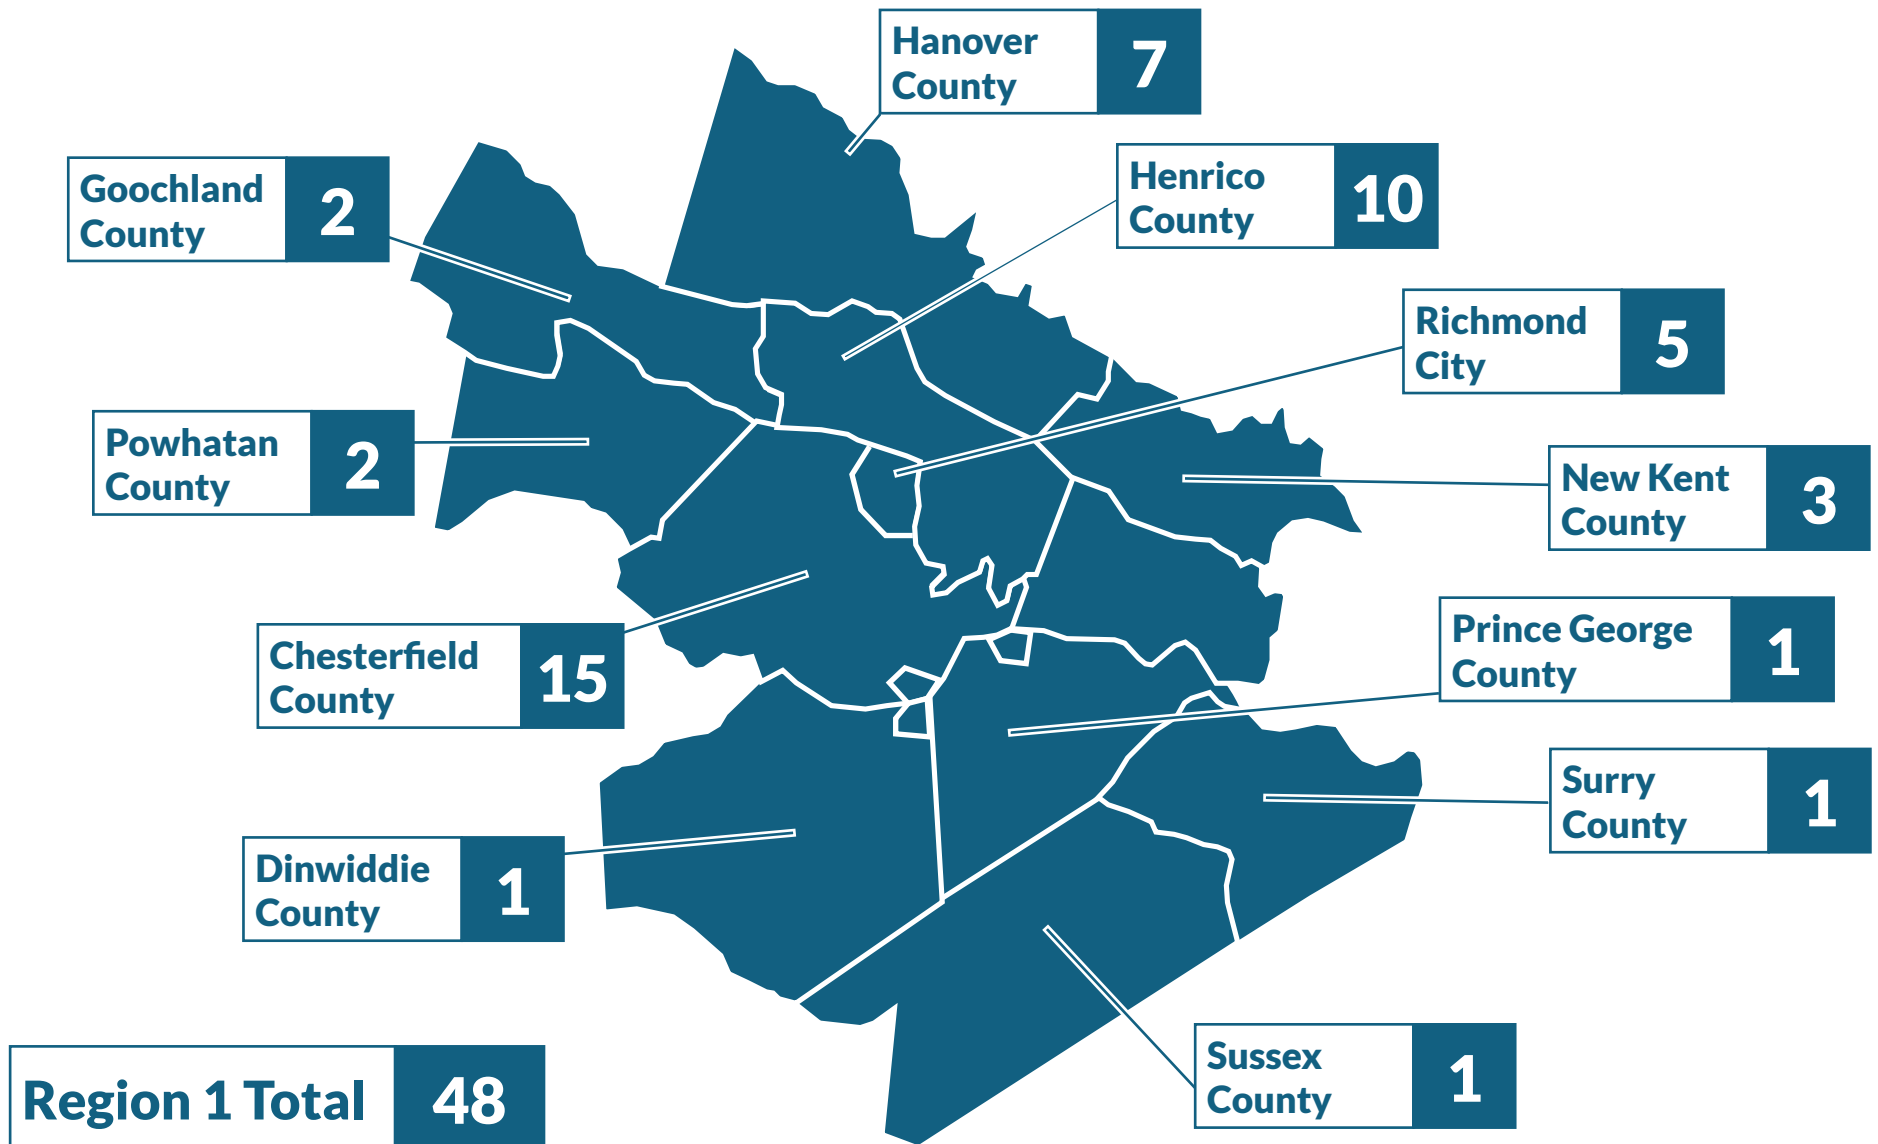

SUPERINTENDENT REGION 1 SNAPSHOT

Number of Schools Per Category

Map	Division	Distinguished	On Track	Off Track	Needs Intensive Support
	Region 1	48	89	69	43
1	Charles City County		1		1
2	Chesterfield County	15	22	13	14
3	Colonial Heights City		4	1	
4	Dinwiddie County	1	2	2	2
5	Goochland County	2	2	1	
6	Hanover County	7	14	1	
7	Henrico County	10	20	24	14
8	Hopewell City			2	3
9	New Kent County	3	2		
10	Petersburg City			2	4
11	Powhatan County	2	3		
12	Prince George County	1	6		
13	Richmond City	5	9	23	5
14	Surry County	1	2		
15	Sussex County	1	2		

Visit the SPSF Road to Readiness
Hub for more details
and resources.

DISTINGUISHED SCHOOLS REGION 1

SPSF | SCHOOL PERFORMANCE
AND SUPPORT FRAMEWORK
VIRGINIA DEPARTMENT OF EDUCATION

Top 5 Elementary Schools by Total Points

Top 5 Mastery - Reading

Division	School
Henrico County	Rivers Edge Elementary
Chesterfield County	W.W. Gordon Elementary
Henrico County	David A. Kaechele Elementary
Henrico County	Nuckols Farm Elementary
Henrico County	Twin Hickory Elementary

Top 5 English Learner Progress

Division	School
Hanover County	Bell Creek Middle
Henrico County	Pocahontas Middle
Hanover County	Chickahominy Middle
Prince George County	J.E.J. Moore Middle
Henrico County	Holman Middle