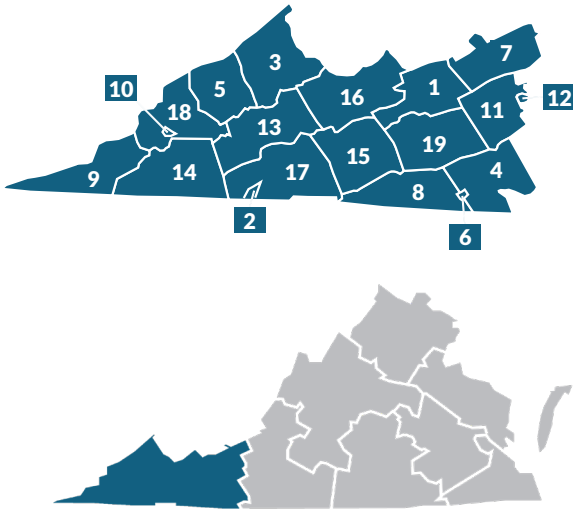

SUPERINTENDENT REGION 7 SNAPSHOT

Number of Schools Per Category

KEY TAKE AWAYS:

- 66% of middle school English learners are demonstrating progress in English language proficiency
- Has the highest average 3E Readiness Framework score in the state

Map	Division	Distinguished	On Track	Off Track	Needs Intensive Support
	Region 7	43	77	27	6
1	Bland County			2	
2	Bristol City		3	1	
3	Buchanan County	3	3	1	1
4	Carroll County	1	5	1	2
5	Dickenson County	1	1	1	
6	Galax City	1	1	1	
7	Giles County	1	2	1	2
8	Grayson County	1	5		
9	Lee County		9	1	
10	Norton City	1	1		
11	Pulaski County	1	4	3	
12	Radford City	1	3		
13	Russell County	1	4	3	1
14	Scott County	6	6	1	
15	Smyth County	6	6	2	
16	Tazewell County	3	4	6	
17	Washington County	6	9	1	
18	Wise County	7	4		
19	Wythe County	3	7	2	

Top 5 Mastery – Reading

Division	School
Wise County	Central High
Wise County	Eastside High
Washington County	Holston High
Wythe County	Fort Chiswell High
Wythe County	Rural Retreat High

Top 5 Mastery - Math

Division	School
Wise County	Eastside High
Tazewell County	Graham High
Wise County	Central High
Washington County	Holston High
Wythe County	Rural Retreat High

Top 5 Mastery - Science

Division	School
Wise County	Eastside High
Wythe County	Rural Retreat High
Wise County	Central High
Wythe County	George Wythe High
Wythe County	Fort Chiswell High