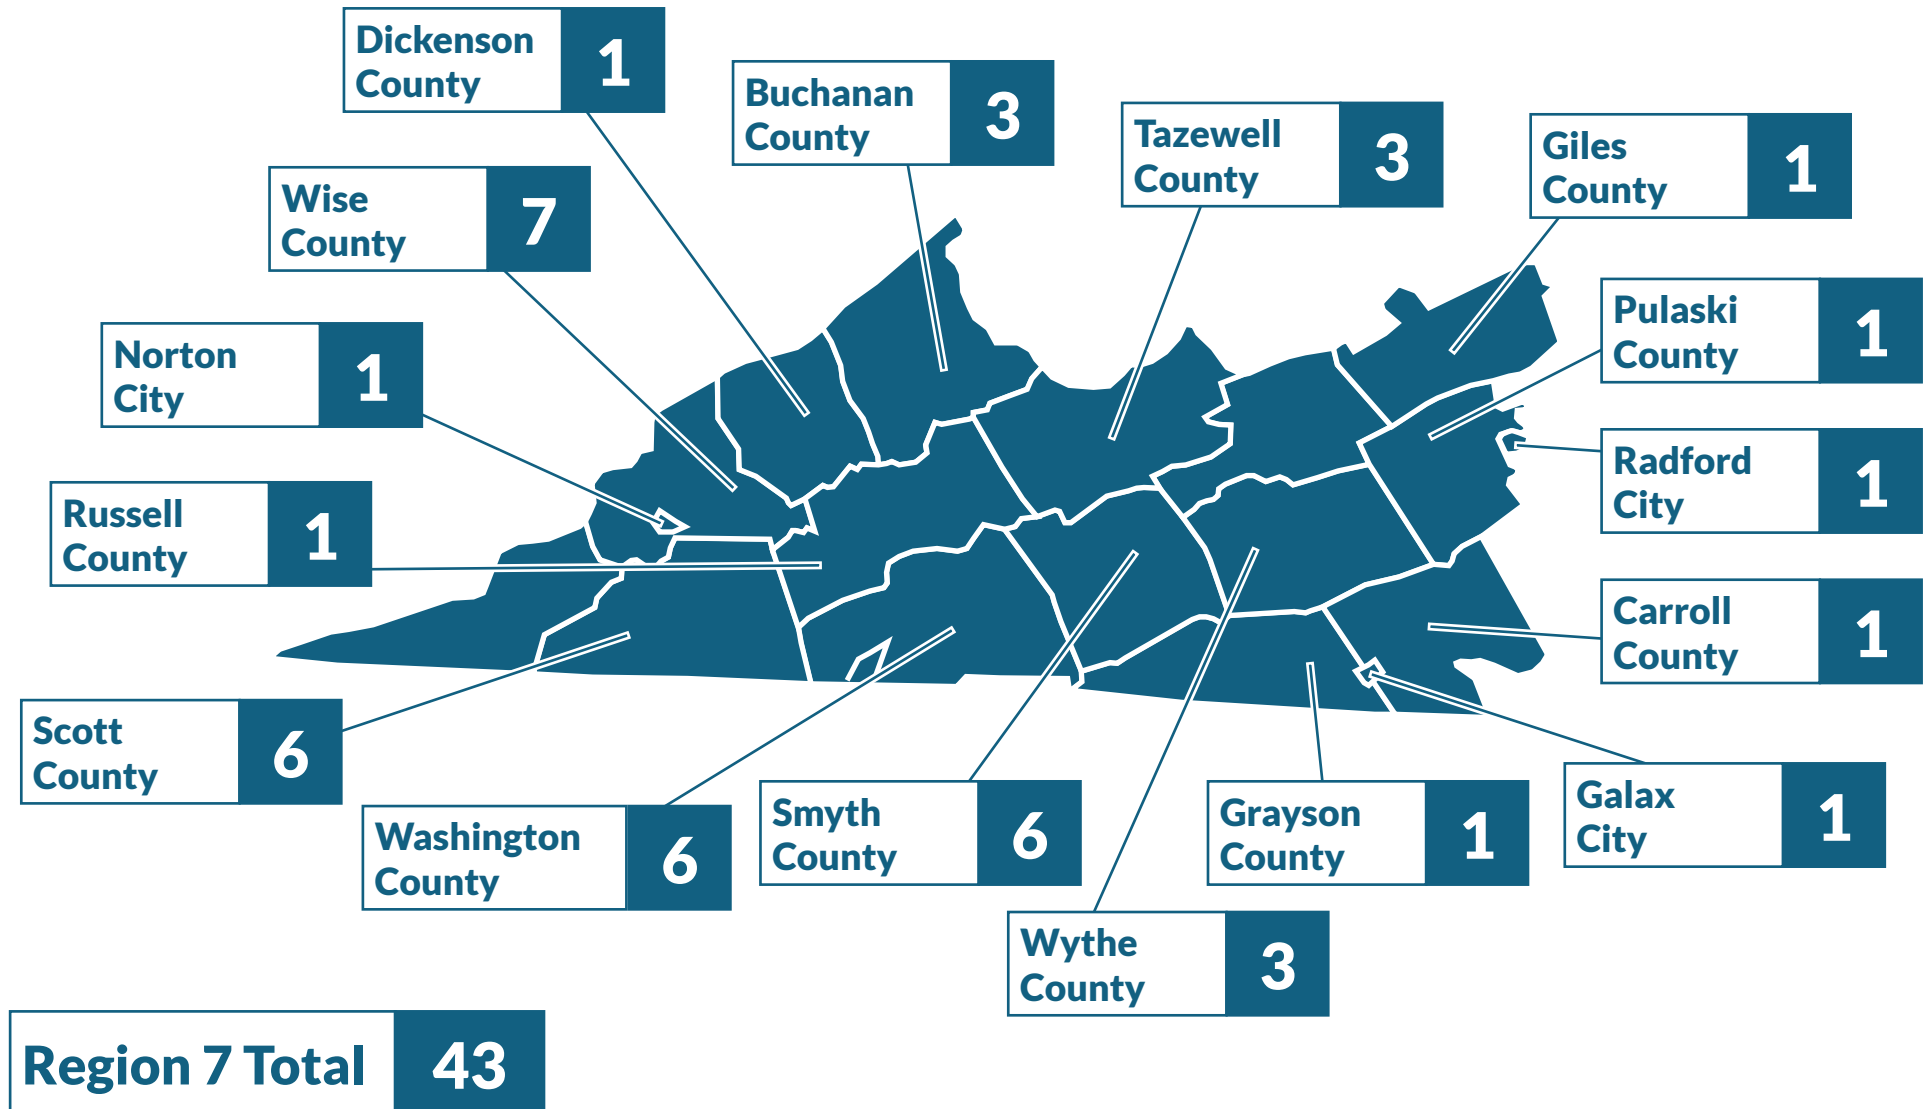

Map	Division	Distinguished	On Track	Off Track	Needs Intensive Support
	Region 7	43	77	27	6
1	Bland County			2	
2	Bristol City		3	1	
3	Buchanan County	3	3	1	1
4	Carroll County	1	5	1	2
5	Dickenson County	1	1	1	
6	Galax City	1	1	1	
7	Giles County	1	2	1	2
8	Grayson County	1	5		
9	Lee County		9	1	
10	Norton City	1	1		
11	Pulaski County	1	4	3	
12	Radford City	1	3		
13	Russell County	1	4	3	1
14	Scott County	6	6	1	
15	Smyth County	6	6	2	
16	Tazewell County	3	4	6	
17	Washington County	6	9	1	
18	Wise County	7	4		
19	Wythe County	3	7	2	

INTERESTED IN MORE INFORMATION?

Visit the SPSF Road to Readiness Hub for more details and resources.

DISTINGUISHED SCHOOLS REGION 7

SPSF | SCHOOL PERFORMANCE
AND SUPPORT FRAMEWORK
VIRGINIA DEPARTMENT OF EDUCATION

Top 5 Elementary Schools by Total Points

Division	School	Overall Framework Score
Smyth County	Smyth County Virtual	95.6
Washington County	Watauga Elementary	95
Smyth County	Saltville Elementary	94.6
Scott County	Yuma Elementary	94
Wise County	Union Primary	94

Top 5 Mastery - Reading

Division	School
Russell County	Belfast Elementary
Washington County	Watauga Elementary
Scott County	Hilton Elementary
Wythe County	Rural Retreat Elementary
Lee County	St. Charles Elementary